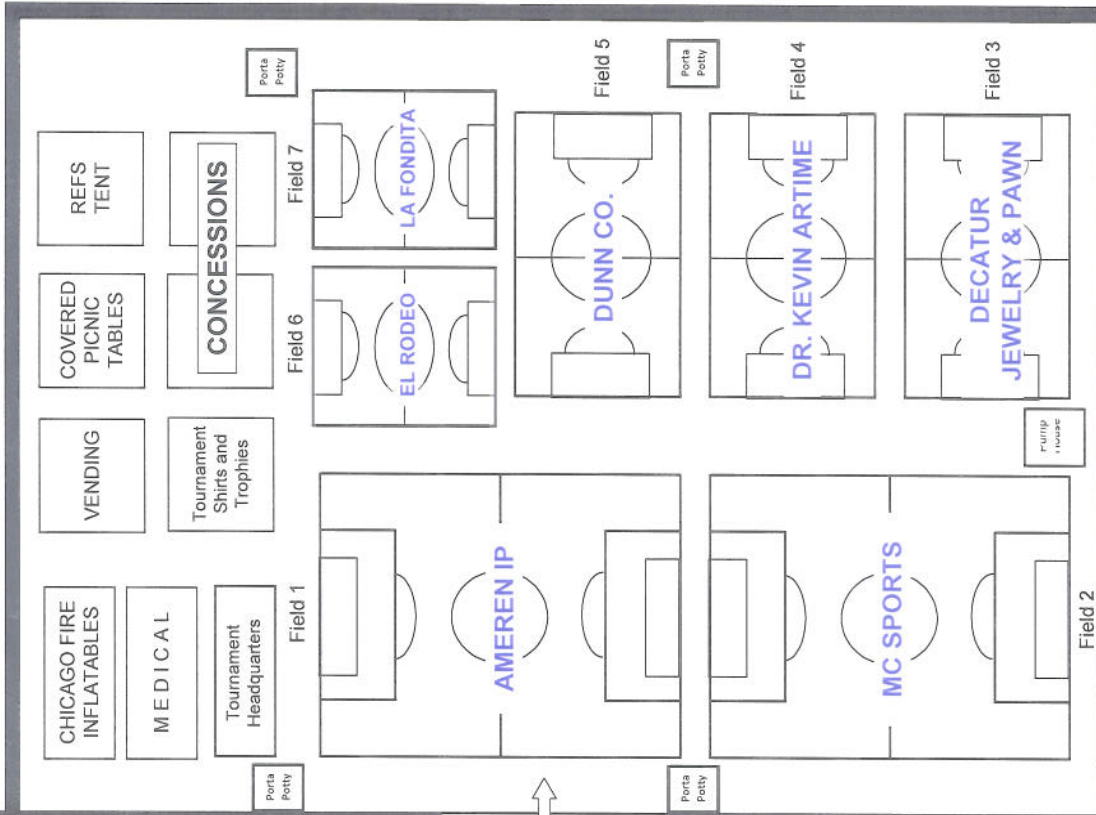

# MidState Soccer Classic Cup Complex Layout

W o o d f o r d

Mound Road

E d u c a t i o n a l P a r k

IN

REF PARKING

Stephen Decatur  
Middle School  
Parking Lot

OUT

GPS Address:  
1 Educational Park Drive  
Decatur, IL 62526

Road Closed  
CROSS WALK  
Road Closed

\* N o P a r k i n g \*

IN

CLUB TENTS

Stephen Decatur  
Middle School  
Parking Lot

OUT

Runnin Reds Drive - No Parking